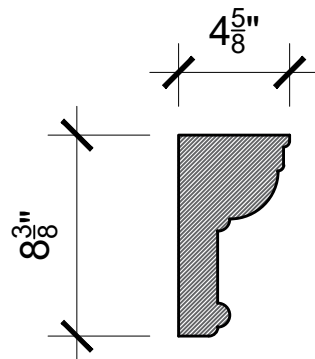

MOULDING PROFILES

SCALE 1-1/2" = 1'-0"

PROFILE A

PROFILE B

PROFILE C

PROFILE D

PARIS
ceramics

200 Dominion Drive
Farmville, VA. 23901

CLIENT APPROVAL:

DATE: 03-05-2022

MOLDING PROFILES

DRAWN BY: J. SIO

SHEET NUMBER:

0001

MOULDING PROFILES

SCALE 1-1/2" = 1'-0"