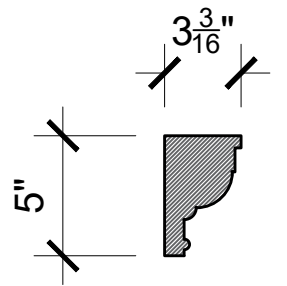

MOULDING PROFILES

SCALE 1-1/2" = 1'-0"

PROFILE A

PROFILE B

PROFILE C

PROFILE D

PARIS
ceramics

200 Dominion Drive
Farmville, VA. 23901

CLIENT APPROVAL:

DATE: 03-05-2022

MOLDING PROFILES

DRAWN BY: J. SIO

SHEET NUMBER:

0001

MOULDING PROFILES

SCALE 1-1/2" = 1'-0"