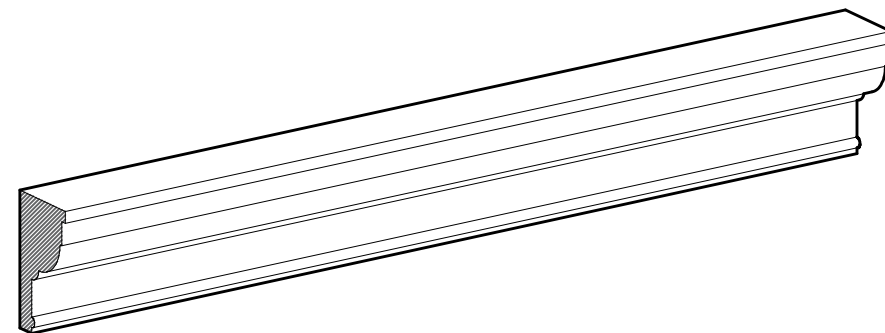

MOULDING PROFILES

SCALE 1-1/2" = 1'-0"

PARIS
ceramics

200 Dominion Drive
Farmville, VA. 23901

CLIENT APPROVAL:

DATE: 03-05-2022

MOLDING PROFILES

DRAWN BY: J. SIO

SHEET NUMBER:

0001