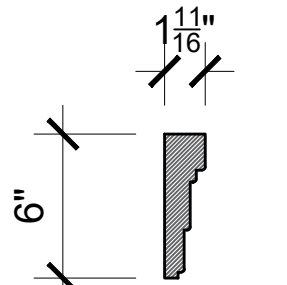

MOULDING PROFILES

SCALE 1-1/2" = 1'-0"

PROFILE G

PARIS
ceramics

200 Dominion Drive
Farmville, VA. 23901

CLIENT APPROVAL:

DATE: 03-05-2022

MOLDING PROFILES

DRAWN BY: J. SIO

SHEET NUMBER:

0001