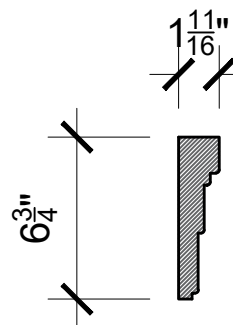

MOULDING PROFILES

SCALE 1-1/2" = 1'-0"

PROFILE A

PROFILE B

PROFILE C

PROFILE D

PARIS
ceramics

200 Dominion Drive
Farmville, VA. 23901

CLIENT APPROVAL:

DATE: 03-05-2022

MOLDING PROFILES

DRAWN BY: J. SIO

SHEET NUMBER:

0001

MOULDING PROFILES

SCALE 1-1/2" = 1'-0"