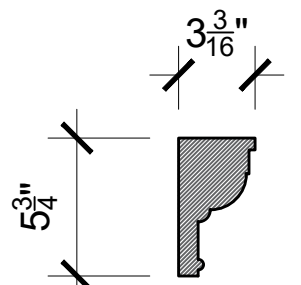

MOULDING PROFILES

SCALE 1-1/2" = 1'-0"

PROFILE F

PARIS
ceramics

200 Dominion Drive
Farmville, VA. 23901

CLIENT APPROVAL:

DATE: 03-05-2022

MOLDING PROFILES

DRAWN BY: J. SIO

SHEET NUMBER:

0001