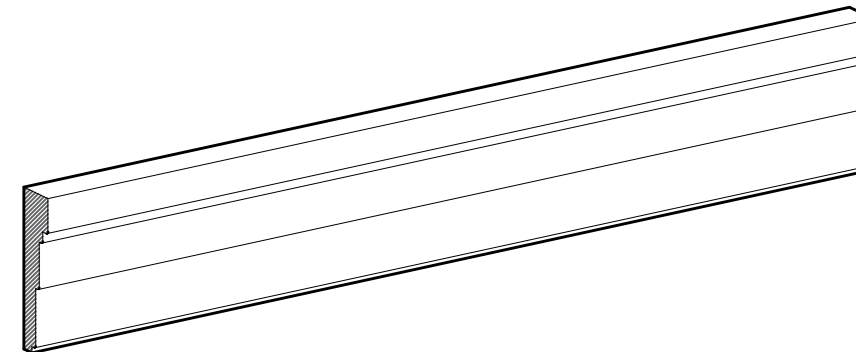

MOULDING PROFILES

SCALE 1-1/2" = 1'-0"

PROFILE A

PROFILE B

PROFILE C

PROFILE D

PARIS
ceramics

200 Dominion Drive
Farmville, VA. 23901

CLIENT APPROVAL:

DATE: 03-05-2022

MOLDING PROFILES

DRAWN BY: J. SIO

SHEET NUMBER:

0001

MOULDING PROFILES

SCALE 1-1/2" = 1'-0"