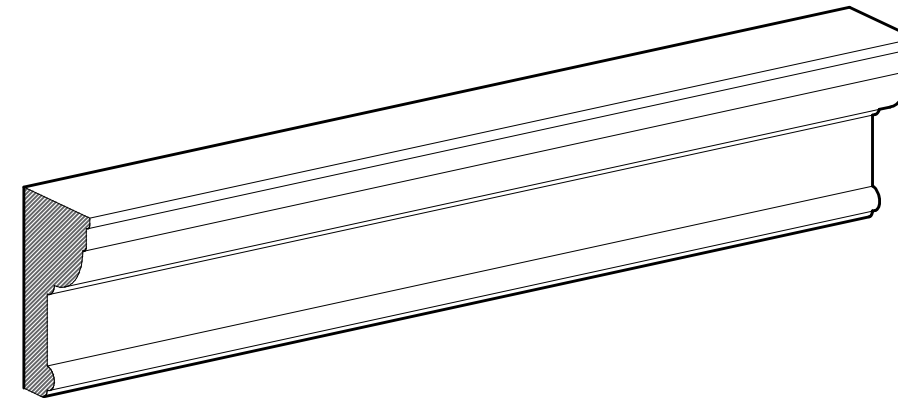

MOULDING PROFILES

SCALE 1-1/2" = 1'-0"

PROFILE A

PROFILE B

PROFILE C

PROFILE D

PARIS
ceramics

200 Dominion Drive
Farmville, VA. 23901

CLIENT APPROVAL:

DATE: 03-05-2022

MOLDING PROFILES

DRAWN BY: J. SIO

SHEET NUMBER:

0001

MOULDING PROFILES

SCALE 1-1/2" = 1'-0"