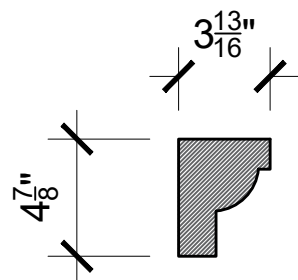

MOULDING PROFILES

SCALE 1-1/2" = 1'-0"

PROFILE A

PROFILE B

PROFILE C

PROFILE D

PARIS
ceramics

200 Dominion Drive
Farmville, VA. 23901

CLIENT APPROVAL:

DATE: 03-05-2022

MOLDING PROFILES

DRAWN BY: J. SIO

SHEET NUMBER:

0001

MOULDING PROFILES

SCALE 1-1/2" = 1'-0"