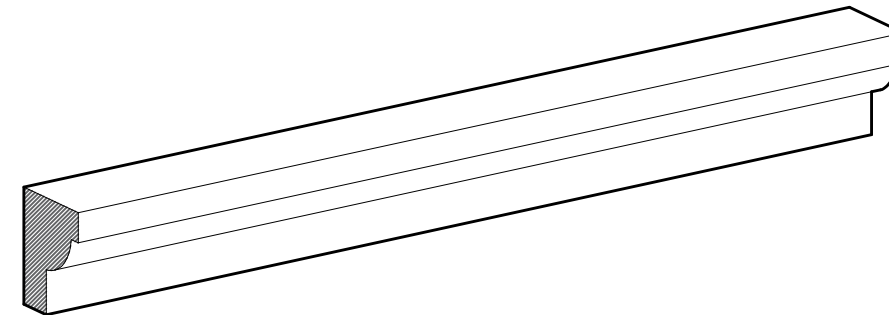

MOULDING PROFILES

SCALE 1-1/2" = 1'-0"

PROFILE A

PROFILE B

PROFILE C

PROFILE D

PARIS
ceramics

200 Dominion Drive
Farmville, VA. 23901

CLIENT APPROVAL:

DATE: 03-05-2022

MOLDING PROFILES

DRAWN BY: J. SIO

SHEET NUMBER:

0001

MOULDING PROFILES

SCALE 1-1/2" = 1'-0"