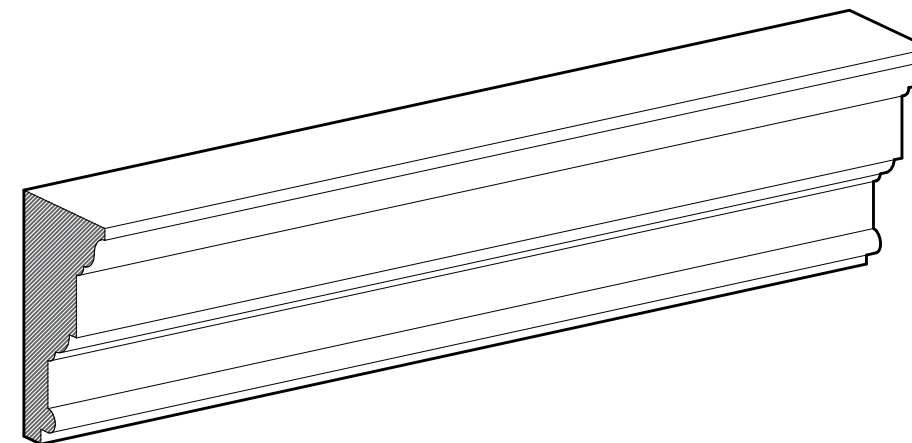

MOULDING PROFILES

SCALE 1-1/2" = 1'-0"

PROFILE A

PROFILE B

PROFILE C

PROFILE D

PARIS
ceramics

200 Dominion Drive
Farmville, VA. 23901

CLIENT APPROVAL:

DATE: 03-05-2022

MOLDING PROFILES

DRAWN BY: J. SIO

SHEET NUMBER:

0001

MOULDING PROFILES

SCALE 1-1/2" = 1'-0"