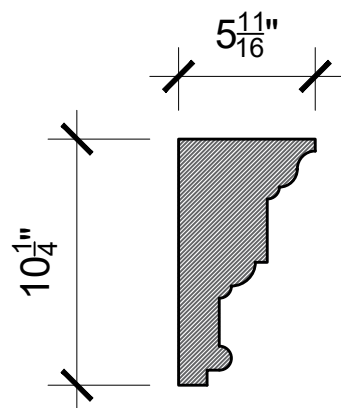

MOULDING PROFILES

SCALE 1-1/2" = 1'-0"

PROFILE A

PROFILE B

PROFILE C

PROFILE D

PARIS
ceramics

200 Dominion Drive
Farmville, VA. 23901

CLIENT APPROVAL:

DATE: 03-05-2022

MOLDING PROFILES

DRAWN BY: J. SIO

SHEET NUMBER:

0001

MOULDING PROFILES

SCALE 1-1/2" = 1'-0"