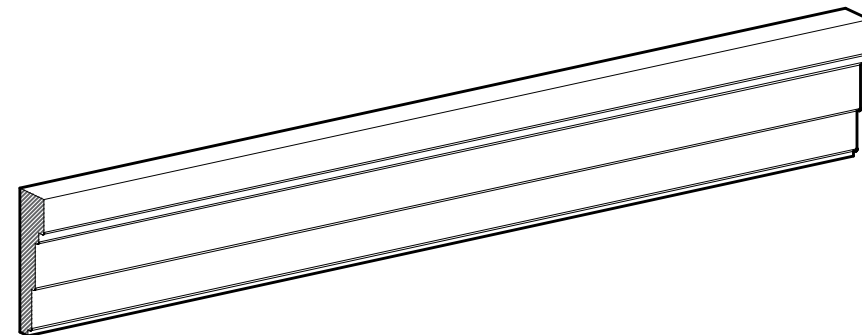

PARIS
ceramics

200 Dominion Drive
Farmville, VA. 23901

CLIENT APPROVAL:

DATE: 03-05-2022

MOLDING PROFILES

DRAWN BY: J. SIO

SHEET NUMBER:

0001