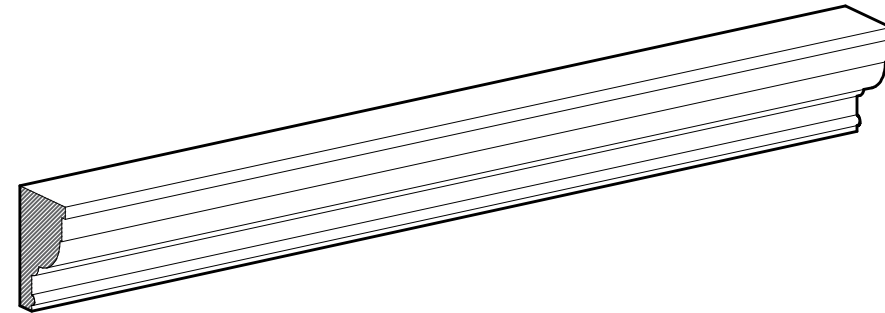

MOULDING PROFILES

SCALE 1-1/2" = 1'-0"